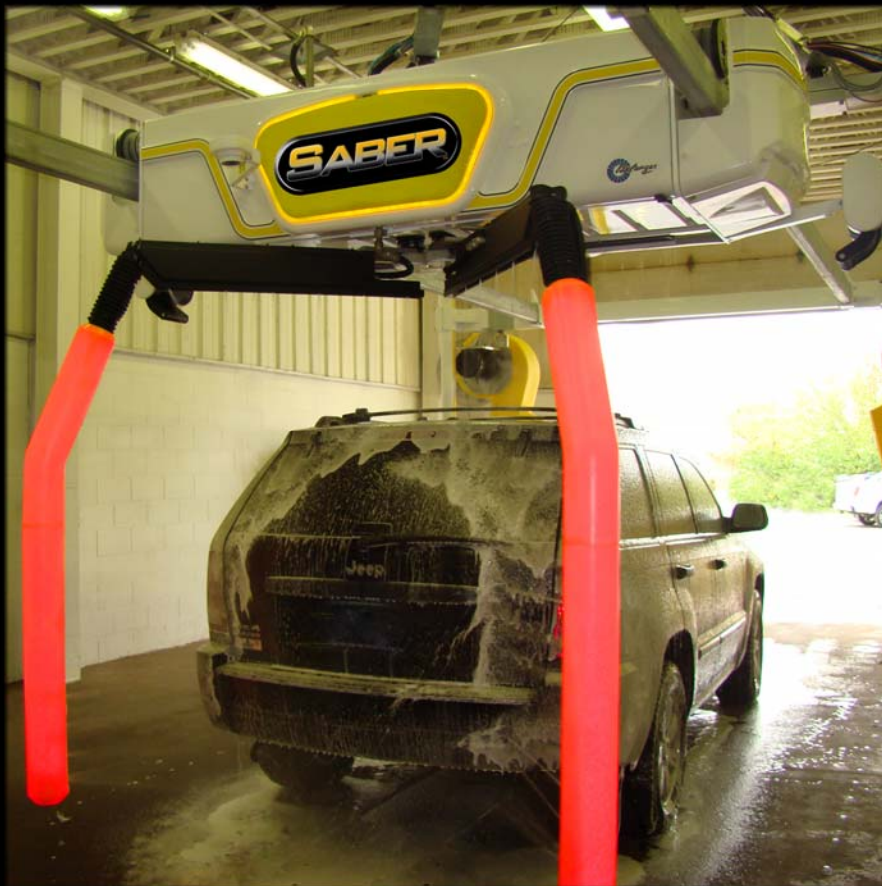

Delivering the in-bay future you deserve!

An industry first, the Saber™ touchless automatic features the Saber Navigation System™ illuminated dual wash arms with RGB color changing LED lights. The LED lights flash **GREEN** to encourage customers to 'pull forward', **BLUE** for 'back up', and **RED** so they 'stop' for washing. This patent-pending technology helps drivers confidently and quickly position their vehicles in the wash bay.

The Saber™ by Belanger is a commitment to your in-bay success. Designed for rapid and sustained return on investment, the Saber™ is 'Wash and Dry Ready' with standard features that include Auto-Resetting Breakaway Arms, DuoDry™ system, triple foam pods and complete solution delivery system. Priced at **\$76,445.00**, the Saber™ equips you to win!

Provides both drive-thru and on-board drying, for maximum throughput and menu package flexibility

Timeless Dry™ —

Simultaneously dries the vehicle as your optional RO system rinses it clean for faster throughput

Complete Solution Delivery System —

With dual presoaks, triple foam and two wax applications, the Saber™ equips operators to wash cars profitably

High Vehicle Output Software —

Applies chemical in either direction, and enables the operator to eliminate the 'butterfly' action of the arms on select passes, to increase throughput